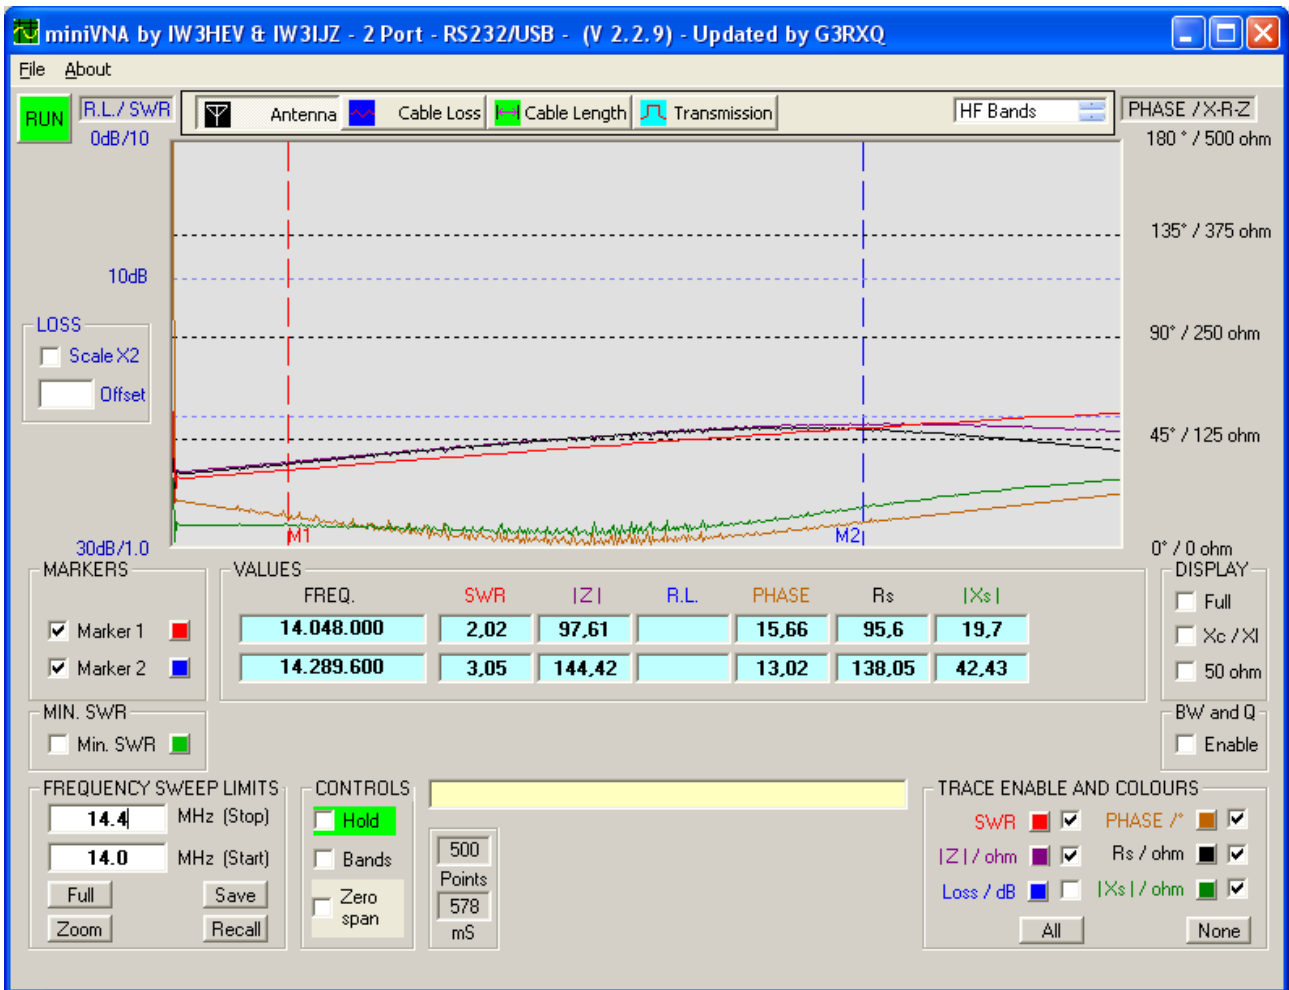

LOSS Scale X2 90° / 250 ohm

Offset 45° / 125 ohm

30dB/1.0 M1 M2 0° / 0 ohm

MARKERS DISPLAY

Marker 1 Full

Marker 2 Xc / Xl

50 ohm

MIN. SWR Bw and Q

Min. SWR Enable

FREQUENCY SWEEP LIMITS CONTROLS TRACE ENABLE AND COLOURS

10.2 MHz (Stop) Hold

10.1 MHz (Start) Bands

Full Save 500

Zoom Recall Zero span Points

594

mS

SWR PHASE / °

|Z| / ohm Rs / ohm

Loss / dB |Xs| / ohm

All None

FREQ.	SWR	Z	R.L.	PHASE	Rs	Xs
10.112.000	5,77	71,99		68,29	25,76	67,22
10.172.400	5,89	66,39		73,04	22,74	62,37

miniVNA by IW3HEV & IW3IJZ - 2 Port - RS232/USB - (V 2.2.9) - Updated by G3RXQ

File About

RUN R.L./SWR 0dB/10 Antenna Cable Loss Cable Length Transmission HF Bands PHASE / X-R-Z 180° / 500 ohm

10dB

LOSS

Scale X2

Offset

30dB/1.0

MARKERS